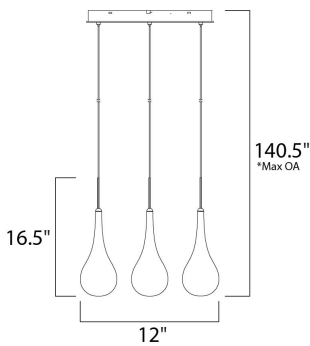

PRODUCT DESCRIPTION

The new Larmes features an extended profile Clear glass shade that screws on to a Satin Nickel mount. Long life G4 LED offers considerable light with dimming capabilities.

*max overall height

MEASUREMENTS

- DIMENSION : 12" L x 12" W x 16.5" H
- MAX OAH : 140.5" OAH
- CANOPY : 16.33" W x 1" H x 16.33" L
- HANGING WEIGHT : 14.33 lb

LAMPING

- INPUT VOLTAGE : 120V
- LUMENS : 945 Rated
- BULB : 9 x 1.5W LED 12V G4 , 14W Total
- BULB INCLUDED : (Included)
- DIMMABLE : Electronic Low Voltage (ELV)
- CRI : 80+ CRI
- COLOR_TEMP : 3000K