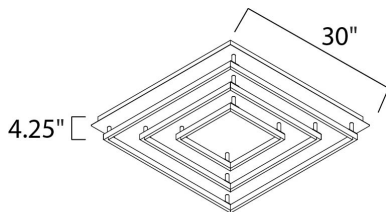

PRODUCT DESCRIPTION

Cubist art reimagined through lighting, the Quad collection features suspended aluminum squares finished in a warm Bronze in multiple tiers, illuminated by high powered dimmable LEDs housed within the frame. The collection offers tremendous design flexibility with adjustable connectors for multiple configurations. The hanging illuminated squares serve as kinetic sculptures, adding a dimension of movement of the room.

MEASUREMENTS

DIMENSION : 30" L x 30" W x 1.25" H
 MAX OAH : 120" OAH
 CANOPY : 30.25" W x 1.5" H x 30.25" L
 HANGING WEIGHT : 11.66 lb

LAMPING

INPUT VOLTAGE : 120V
 LUMENS : 6,500 Rated
 BULB : 3 x 100W LED PCB Integrated , 100W Total
 BULB INCLUDED : (Integrated)
 DIMMABLE : Triac CL
 CRI : 80+ CRI
 COLOR_TEMP : 3000K