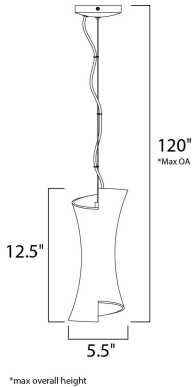

PRODUCT DESCRIPTION

Like a translucent sheath delicately draped around the most graceful form, Conico offers a delicate Opal White panel of glass floating over a slender Satin Nickel metal rod like a sophisticated designer dress on the red carpet. A study in simplicity, the hour glass shape and understated light speak of classic sophistication and impeccable taste.

MEASUREMENTS

DIMENSION : 5.5" W x 12.5" H
 MAX OAH : 120" OAH
 HANGING WEIGHT : 2.64 lb

LAMPING

INPUT VOLTAGE : 120V
 LUMENS : 0 Rated
 BULB : 1 x 60W Incandescent E12 Candelabra , 60W Total
 BULB INCLUDED : (Not Included)
 DIMMABLE : Yes
 COLOR_TEMP : 2700K