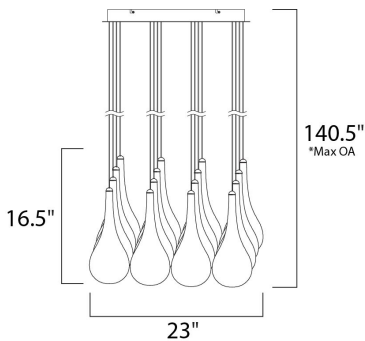

**PRODUCT DESCRIPTION**

The new Larmes features an extended profile Clear glass shade that screws on to a Satin Nickel mount. Long life G4 LED offers considerable light with dimming capabilities.

\*max overall height

**MEASUREMENTS**

DIMENSION : 24.75" L x 23" W x 16.5" H  
 MAX OAH : 130" OAH  
 HANGING WEIGHT : 31.97 lb

**LAMPING**

INPUT VOLTAGE : 120V  
 LUMENS : 1,680 Rated  
 BULB : 16 x 1.5W LED 12V G4 , 24W Total  
 BULB INCLUDED : (Included)  
 DIMMABLE : Electronic Low Voltage (ELV)  
 CRI : 80+ CRI  
 COLOR\_TEMP : 3000K