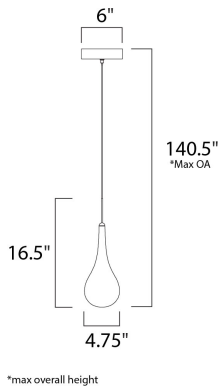

PRODUCT DESCRIPTION

The new Larmes features an extended profile Clear glass shade that screws on to a Satin Nickel mount. Long life G4 LED offers considerable light with dimming capabilities.

MEASUREMENTS

DIMENSION : 4.75" L x 4.75" W x 11" H
 MAX OAH : 140.5" OAH
 HANGING WEIGHT : 1.43 lb

LAMPING

INPUT VOLTAGE : 120V
 LUMENS : 105 Rated
 BULB : 1 x 1.5W LED 12V G4 , 2W Total
 BULB INCLUDED : (Included)
 DIMMABLE : Electronic Low Voltage (ELV)
 CRI : 80+ CRI
 COLOR_TEMP : 3000K