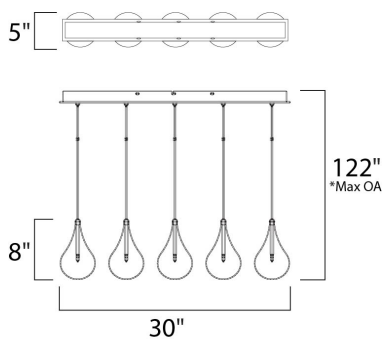

PRODUCT DESCRIPTION

A simple idea gracefully executed in the Larmes collection. Row upon row of Clear oversized teardrops, mounted onto an extended Polished Chrome lamp holder that supports xenon lamps, sets the stage. Individually adjustable drops for custom stagger effects allow for dramatic impact. An added benefit of each drop being aircraft cable-suspended, is the ability to adjust the overall height of the piece to fit the space. The final result is stark and stunning.

*max overall height

MEASUREMENTS

DIMENSION : 30" L x 5" W x 8" H
 MAX OAH : 122" OAH
 CANOPY : 5" W x 1.5" H x 30.25" L
 HANGING WEIGHT : 6.82 lb

LAMPING

INPUT VOLTAGE : V
 LUMENS : 1,600 Rated
 BULB : 5 x 20W Xenon 12V G4 , 100W Total
 BULB INCLUDED : (Included)
 DIMMABLE : Electronic Low Voltage (ELV)
 COLOR_TEMP : 2900K